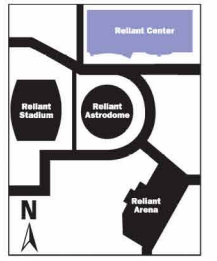

# Ground Level

- Concessions
- Tickets
- Show Offices
- Meeting Rooms

Entire Lobby area across front of building is 100,000 gsf and 1,400 feet long.