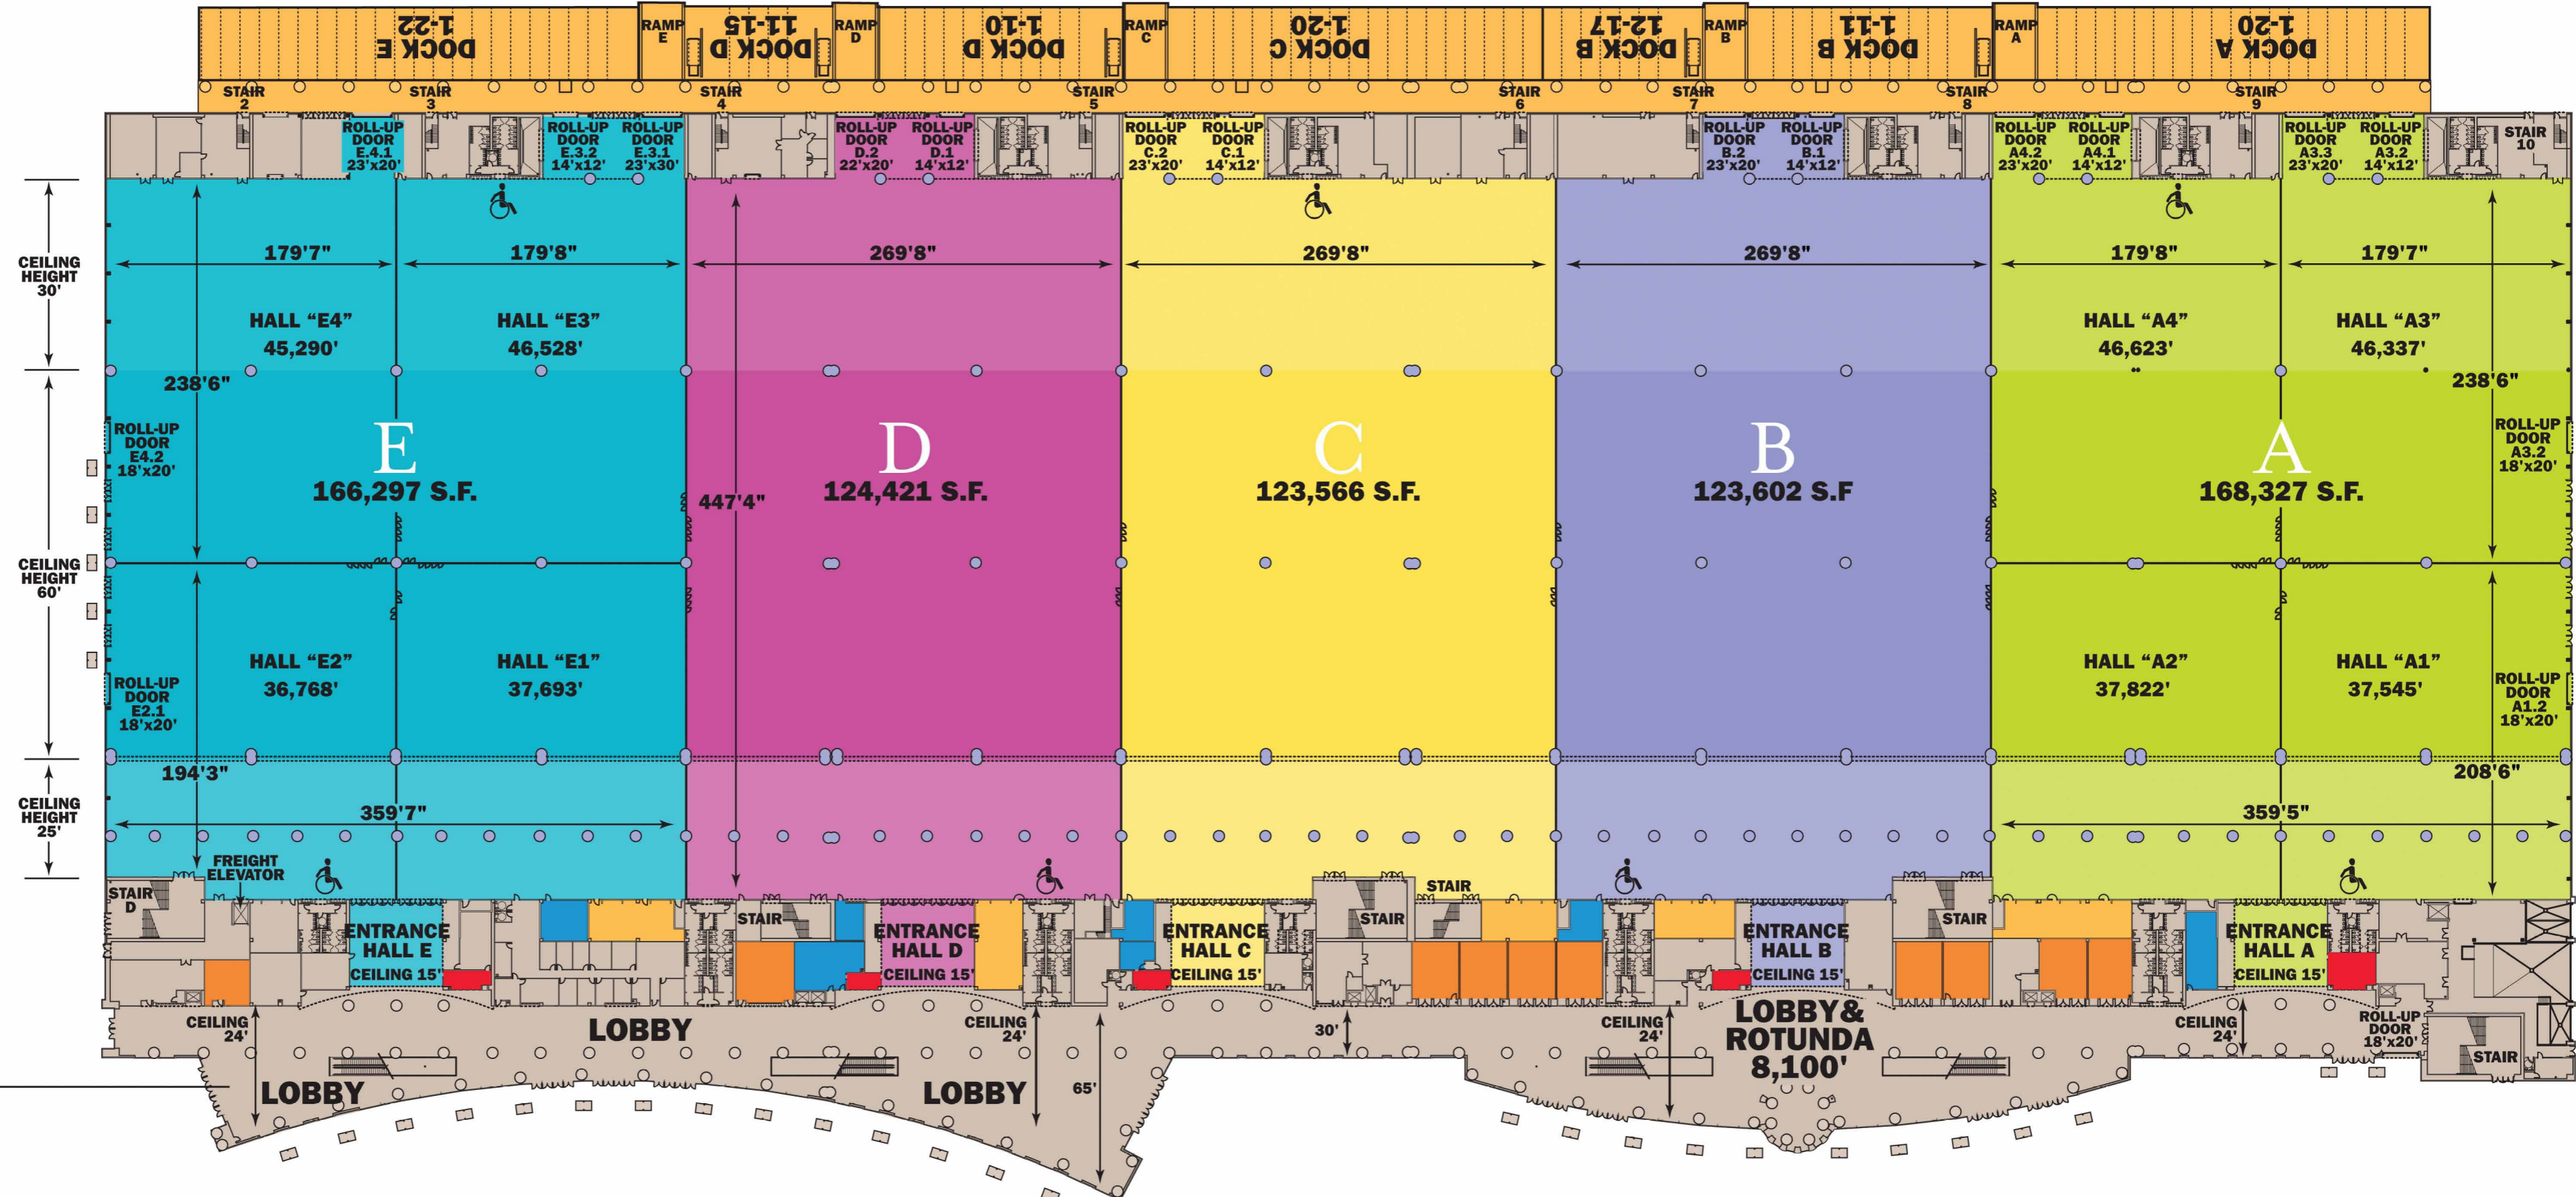

# Ground Level

- Concessions
- Tickets
- Show Offices
- Meeting Rooms

Entire Lobby area across front of building is 100,000 gsf and 1,400 feet long.