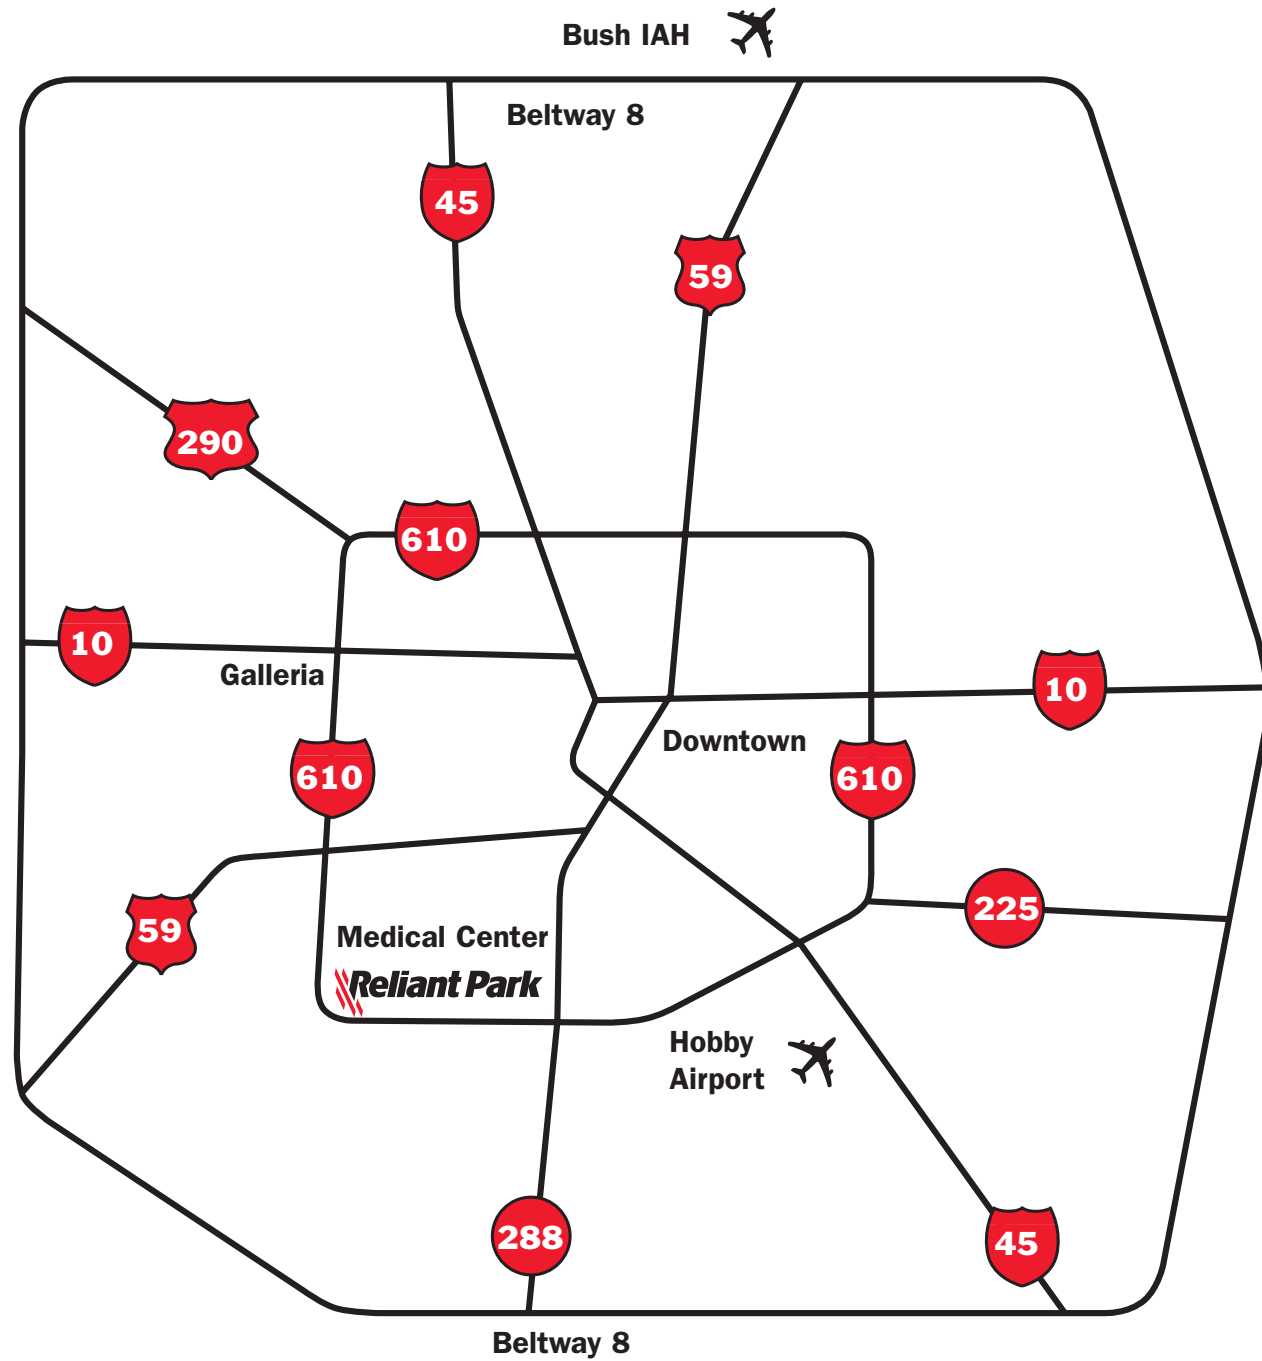

Driving Directions

From the North

- Take I-45 (south) or Hwy. 59 (south) to Hwy. 288 (south)
- Take Hwy. 288 (south) to 610 Loop (west)
- Take 610 (west) to Fannin or South Main exit
- Exit and turn right on Fannin or South Main
- From Fannin turn left on Naomi or Holly Hall
- From South Main turn right on McNee
- Enter main gate at Reliant Park

From the South

- Take I-45 (north) or Hwy. 288 (north) to 610 (west) to Fannin or South Main exit
- Exit and turn right on Fannin or South Main
- From Fannin turn left on Naomi or Holly Hall
- From South Main turn right on McNee
- Enter main gate at Reliant Park

From the East

- Take I-10 (west) to 610 (south)
- Take 610 (south) to Fannin or South Main exit
- Exit and turn right on Fannin or South Main
- From Fannin turn left on Naomi or Holly Hall
- From South Main turn right on McNee
- Enter main gate at Reliant Park

From the West

- Take I-10 (east) to 610 (south)
- Take 610 (south) to South Main or Fannin exit
- Exit and turn left on South Main or Fannin
- From Fannin turn left on Naomi or Holly Hall
- From South Main turn right on McNee
- Enter main gate at Reliant Park