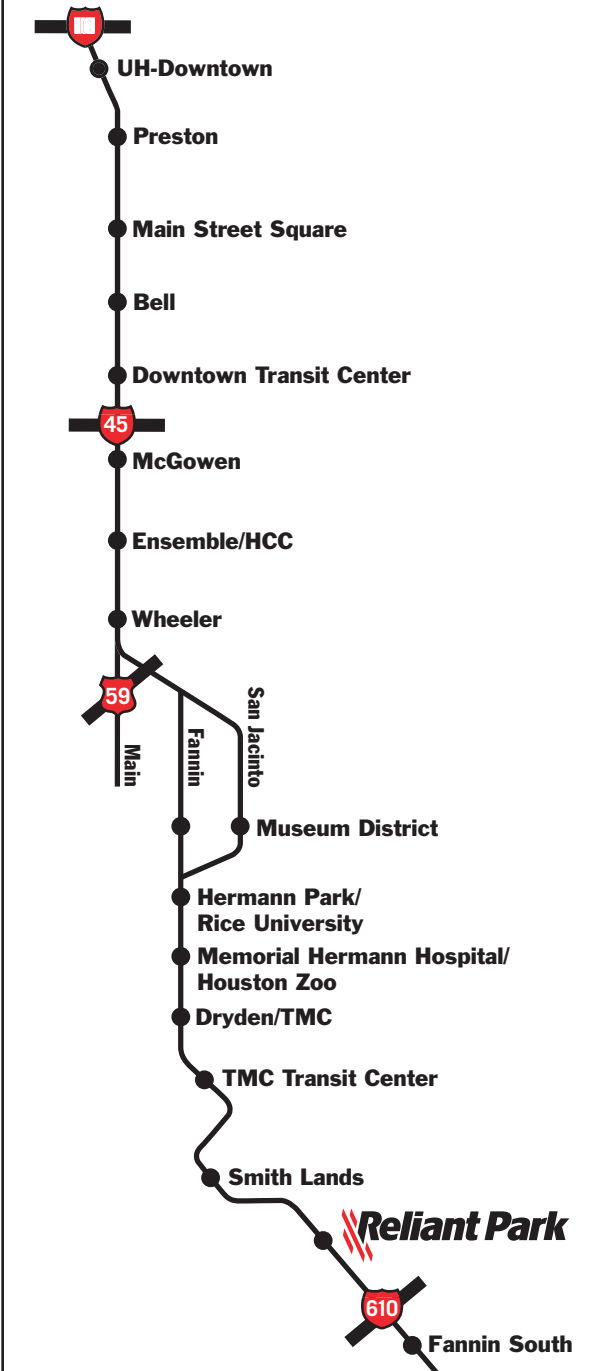

Houston Metro Rail

For booking information, contact the Sales Department at 832.667.3976 or fax 832.667.1748
One Reliant Park • Houston, Texas 77054 • www.reliantpark.com